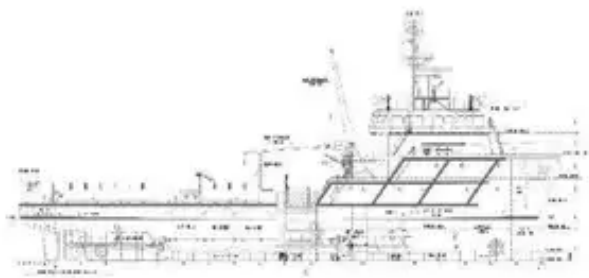

id 6696

: 63m / DP 1 / 84ts BP AHTS / #1068171

ID	6696
	2010
	\$3,900,000
	2022-12-13
	<a href="http://GRS.OFFSHORE.RENEWABLES">GRS.OFFSHORE.RENEWABLES</a>

DWT	1	LOA , NS	63.4
		, NS	4.8

1

E

Forecastle deck

Upper forecastle deck

New bridge deck

Tween deck

Bridge deck

Profile

Main deck

Below deck