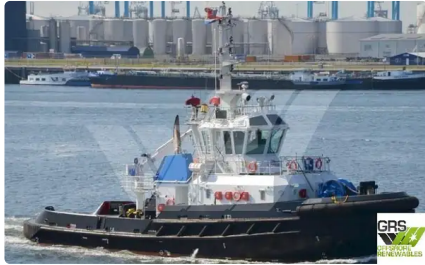

id 6518

32m / 66ts BP / #1074141

ID 6518

2013

\$4,600,000

2022-11-03

[A Mueller \(Lloyds Engineering LTD \(UK & USA\).\)](#)

DWT 225