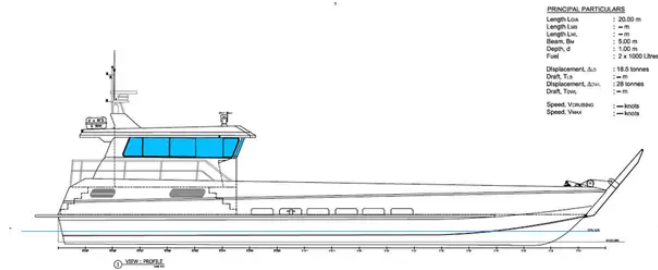

NEW BUILD - 20m

ID	6455
	2022-10-24
	SeaBoats

LOA , NS	20
, NS	1

E