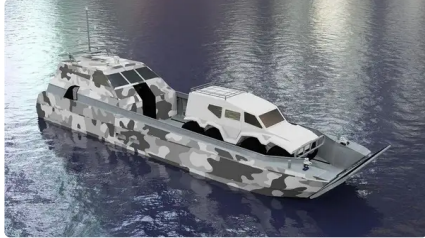

id 6390

NEW BUILD - 20m

ID	6390
	2022-10-04
	SeaBoats

LOA , NS	20
, NS	1

E