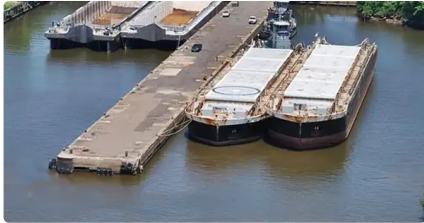

id 5713

2-

ID	5713
	ABS
	1984
	\$3,800,000
	2022-03-24
	Mathew Moen (Ship World Brokerage)

LOA , NS	360
, NS	32

E