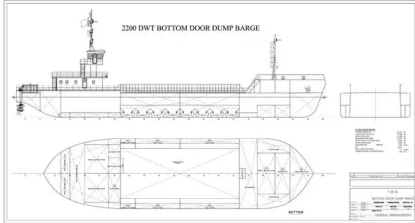

id 3808

ID 3808

2020

2021-09-05

[Georgia Sguraki \(GO SHIPPING & MANAGEMENT Inc.\)](#)

DWT 2200

LOA , NS

62.4