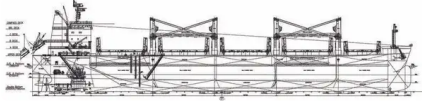

id 3770

ID	3770
	2020
	2021-09-07
	Global Work Boats

DWT	63200	LOA , NS	199.9
		, NS	9.9

1

E