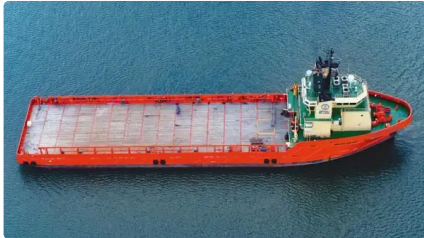

id 3542

ID	3542
	<hr/>
	2010
	<hr/>
	2021-09-17
	SeaBoats

LOA , NS	85.34
, NS	5.87

Two (2) CAT C280-8 Diesels, 7,200 BHP

E	<hr/>
---	-------