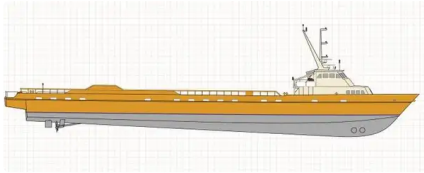

id 3540

ID	3540
	—
	ABS
	2014
	2021-09-17
	<a href="#">SeaBoats</a>

LOA , NS

61.26

Four (4) 3512C CAT Diesels, 2,250 BHP each @ 1,800 RPM

2

4

E