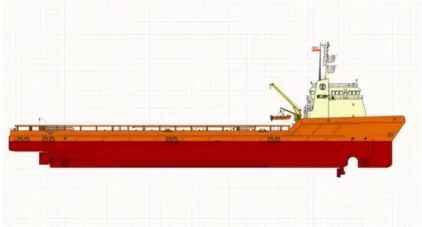

id 2791

FSV

ID	2791
	FSV
	2003
	2021-10-15
	SeaBoats

LOA , NS	91.44
, NS	7.32

Two (2) 3608 CAT Diesels, 6,600 BHP. Bow Thrusters: One (1) 1,100 HP Swing Up, Bow Thrusters: One (1) 1,300 HP Tunnel, Stern Thrusters: One (1) 1,300 HP