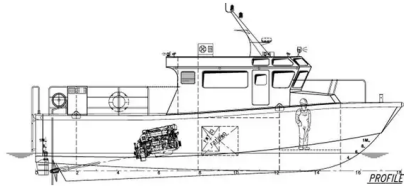

id 2120

ID	2120
	<hr/>
	BV
	2016
	450,000
	2021-11-15
	Global Work Boats

LOA , NS	12.6
, NS	0.6

1

E